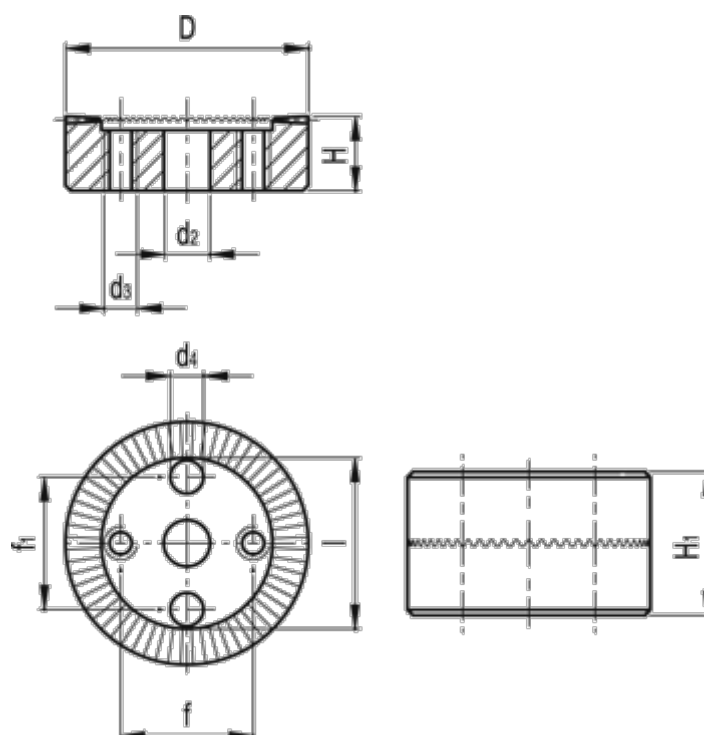

Data Sheet

Article number: 20657536

Description: E+G Serrated locking plate
GN 187.4-32-60-D-ST

Measures

D	= 32	l	= 23.5
d	= M6	Number of teeth	= 60
d1	= 5.3	Weight (g)	= 41
d4 H11	= 5		
f	= 18		
f1	= 18		
H +/-0.9	= 9.0		
H1	= 18		